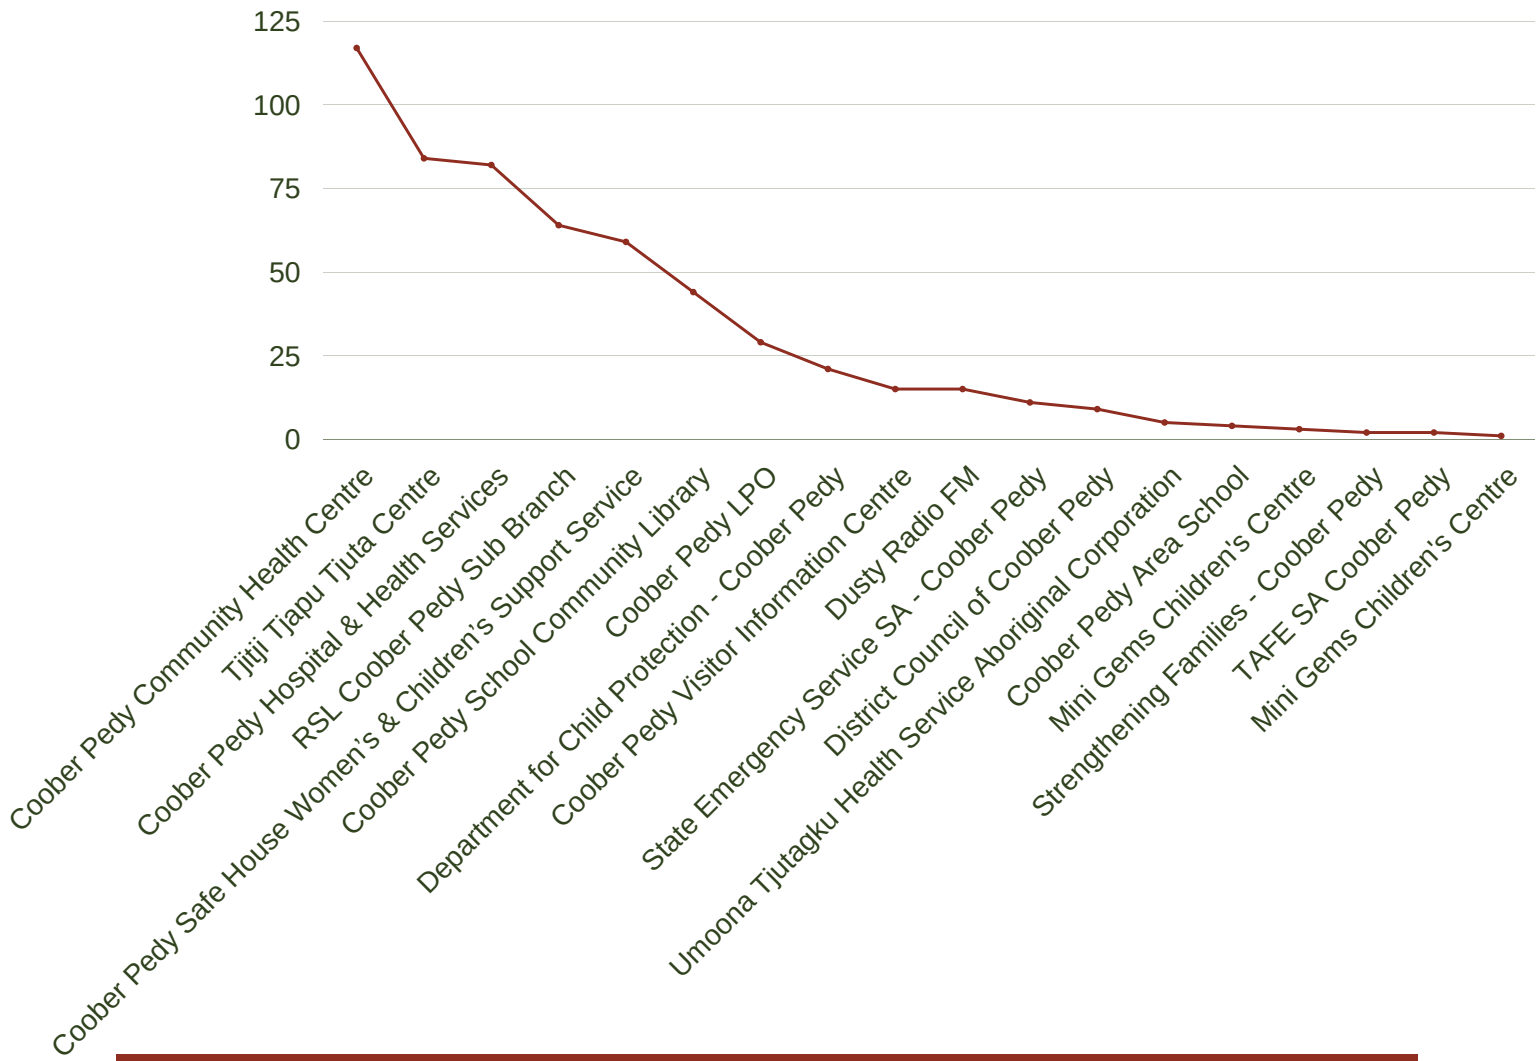

## WHAT ARE OUR COMMUNITY NEEDS?

566 SESSIONS 1 JULY 2020 - 30 JUNE 2021

### TOP 25 LANDING PAGES