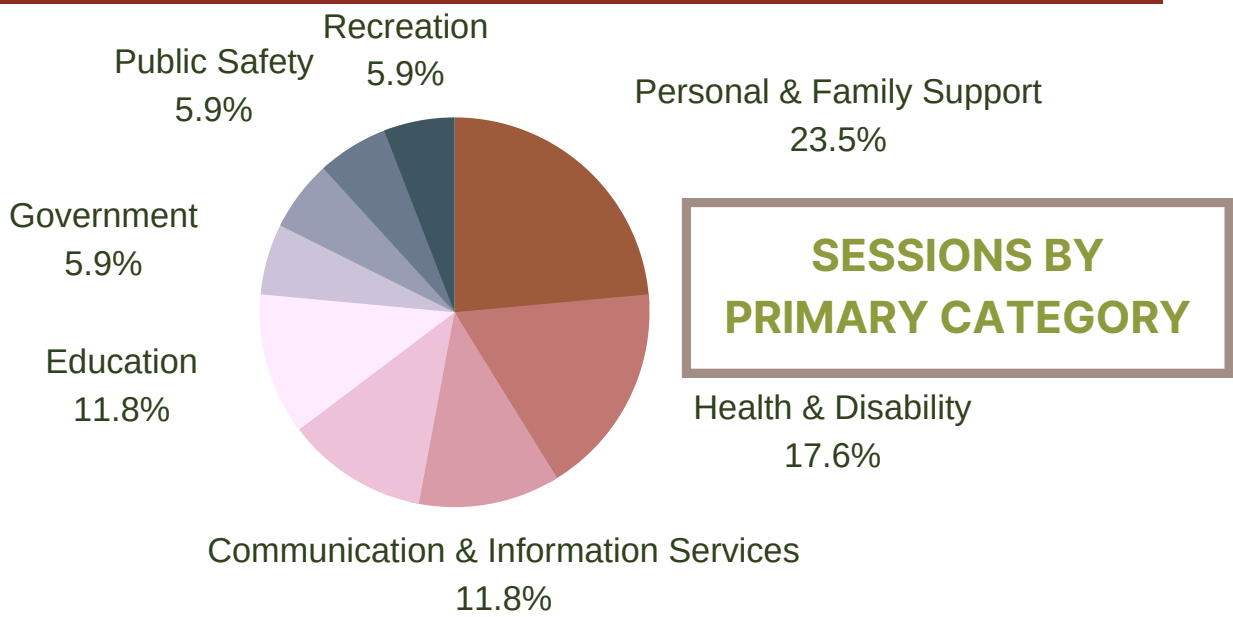

## WHAT ARE OUR COMMUNITY NEEDS?

566 SESSIONS 1 JULY 2020 - 30 JUNE 2021

### TOP 25 LANDING PAGES